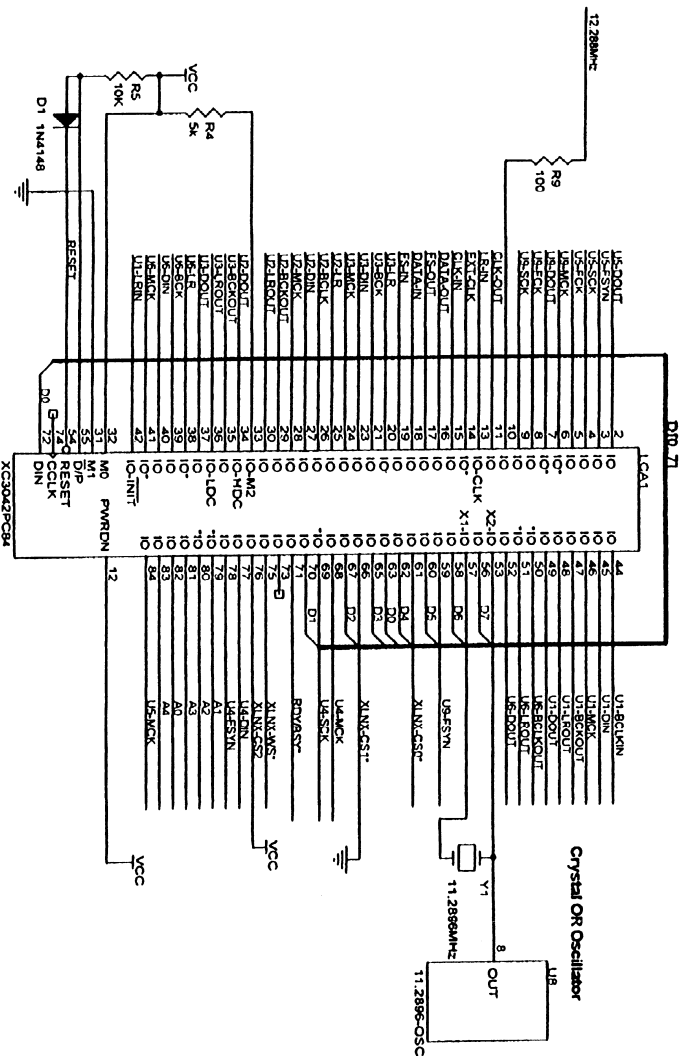

RD/BS7C  
 AND  
 NT1  
 SYNCNCS  
 D

FELDS SYSTEMS, INC.  
 2101 SUPERIOR AVE  
 CLEVELAND, OHIO 44114  
 (216) 241-7225

ZEPHYR AES-EBU CARD

Doc# 1 of 2  
 Rev A  
 Date Friday, August 04, 1995  
 Sheet 1 of 2