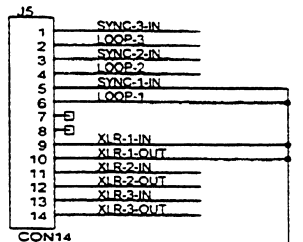

**EXTERNAL CONNECTOR FOR AES-EBU**

12.288MHz

To Ribbon Cable

On Back Panel