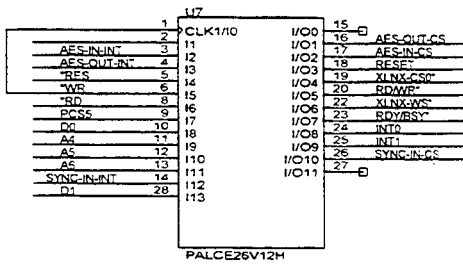

AES/EBU

EXTERNAL
CONNECTOR FOR
AES-EBU

12.288MHz

To Ribbon Cable

On Back Panel