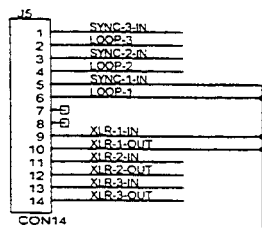

AES/EBU

EXTERNAL
CONNECTOR FOR
AES-EBU

12.288MHz

To Ribbon Cable

On Back Panel